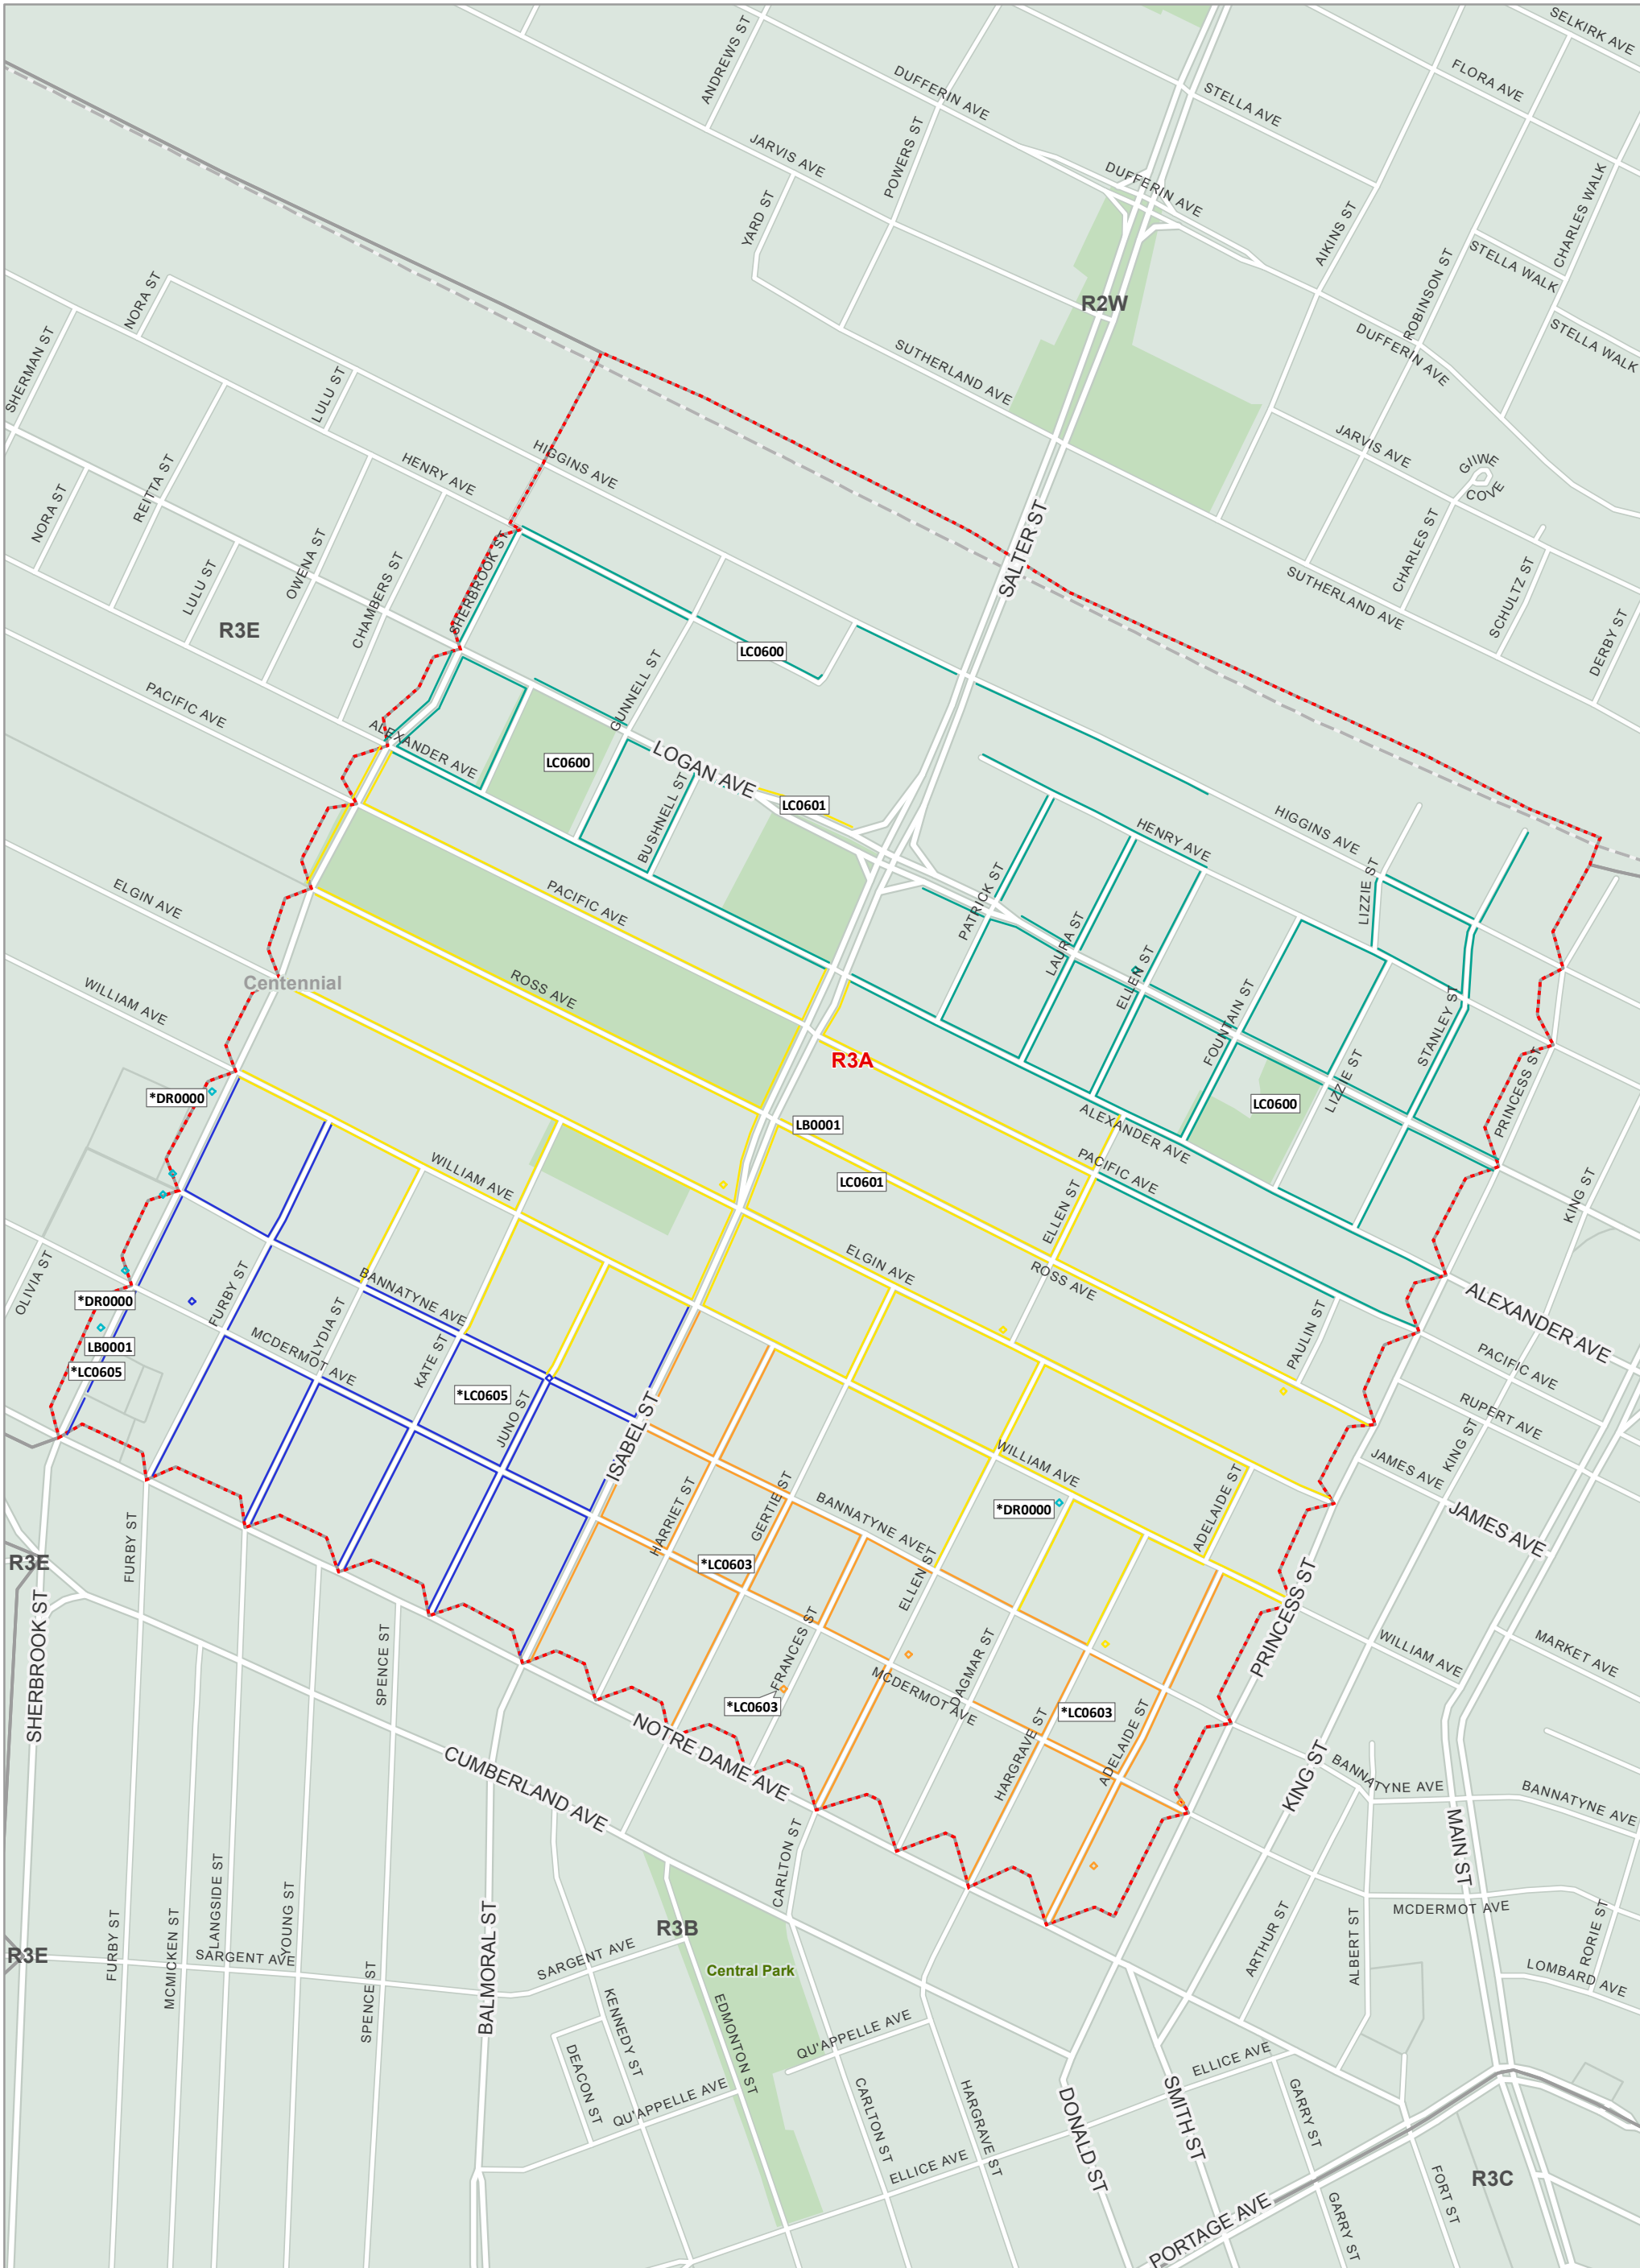

The Delivery Mode names that have an asterisk (*) indicate Modes that are split between more than one (1) FSA.
Les noms des modes de livraison avec un astérisque (*) indiquent des modes partagés entre plusieurs RTA.

From anywhere... De partout...
to anyone jusqu'à vous

Copyright © Canada Post Corporation, 2020 - This map is provided for the sole use of Canada Post customers in preparing their mail. Any other use, including resale and the use of the map as a component of another product or service, is strictly prohibited. The map is provided "as is" and Canada Post disclaims any warranty whatsoever. The map must be used only during the validity period noted and must be destroyed following the expiry of such validity period. If no validity period is indicated on the map, the map must be destroyed 30 days from the date you obtained the map from Householder Counts & Maps. All rights not expressly granted are reserved by Canada Post and its licensors.

FSA Map Carte de RTA

0 0.05 0.1 0.2 0.3 0.4 km