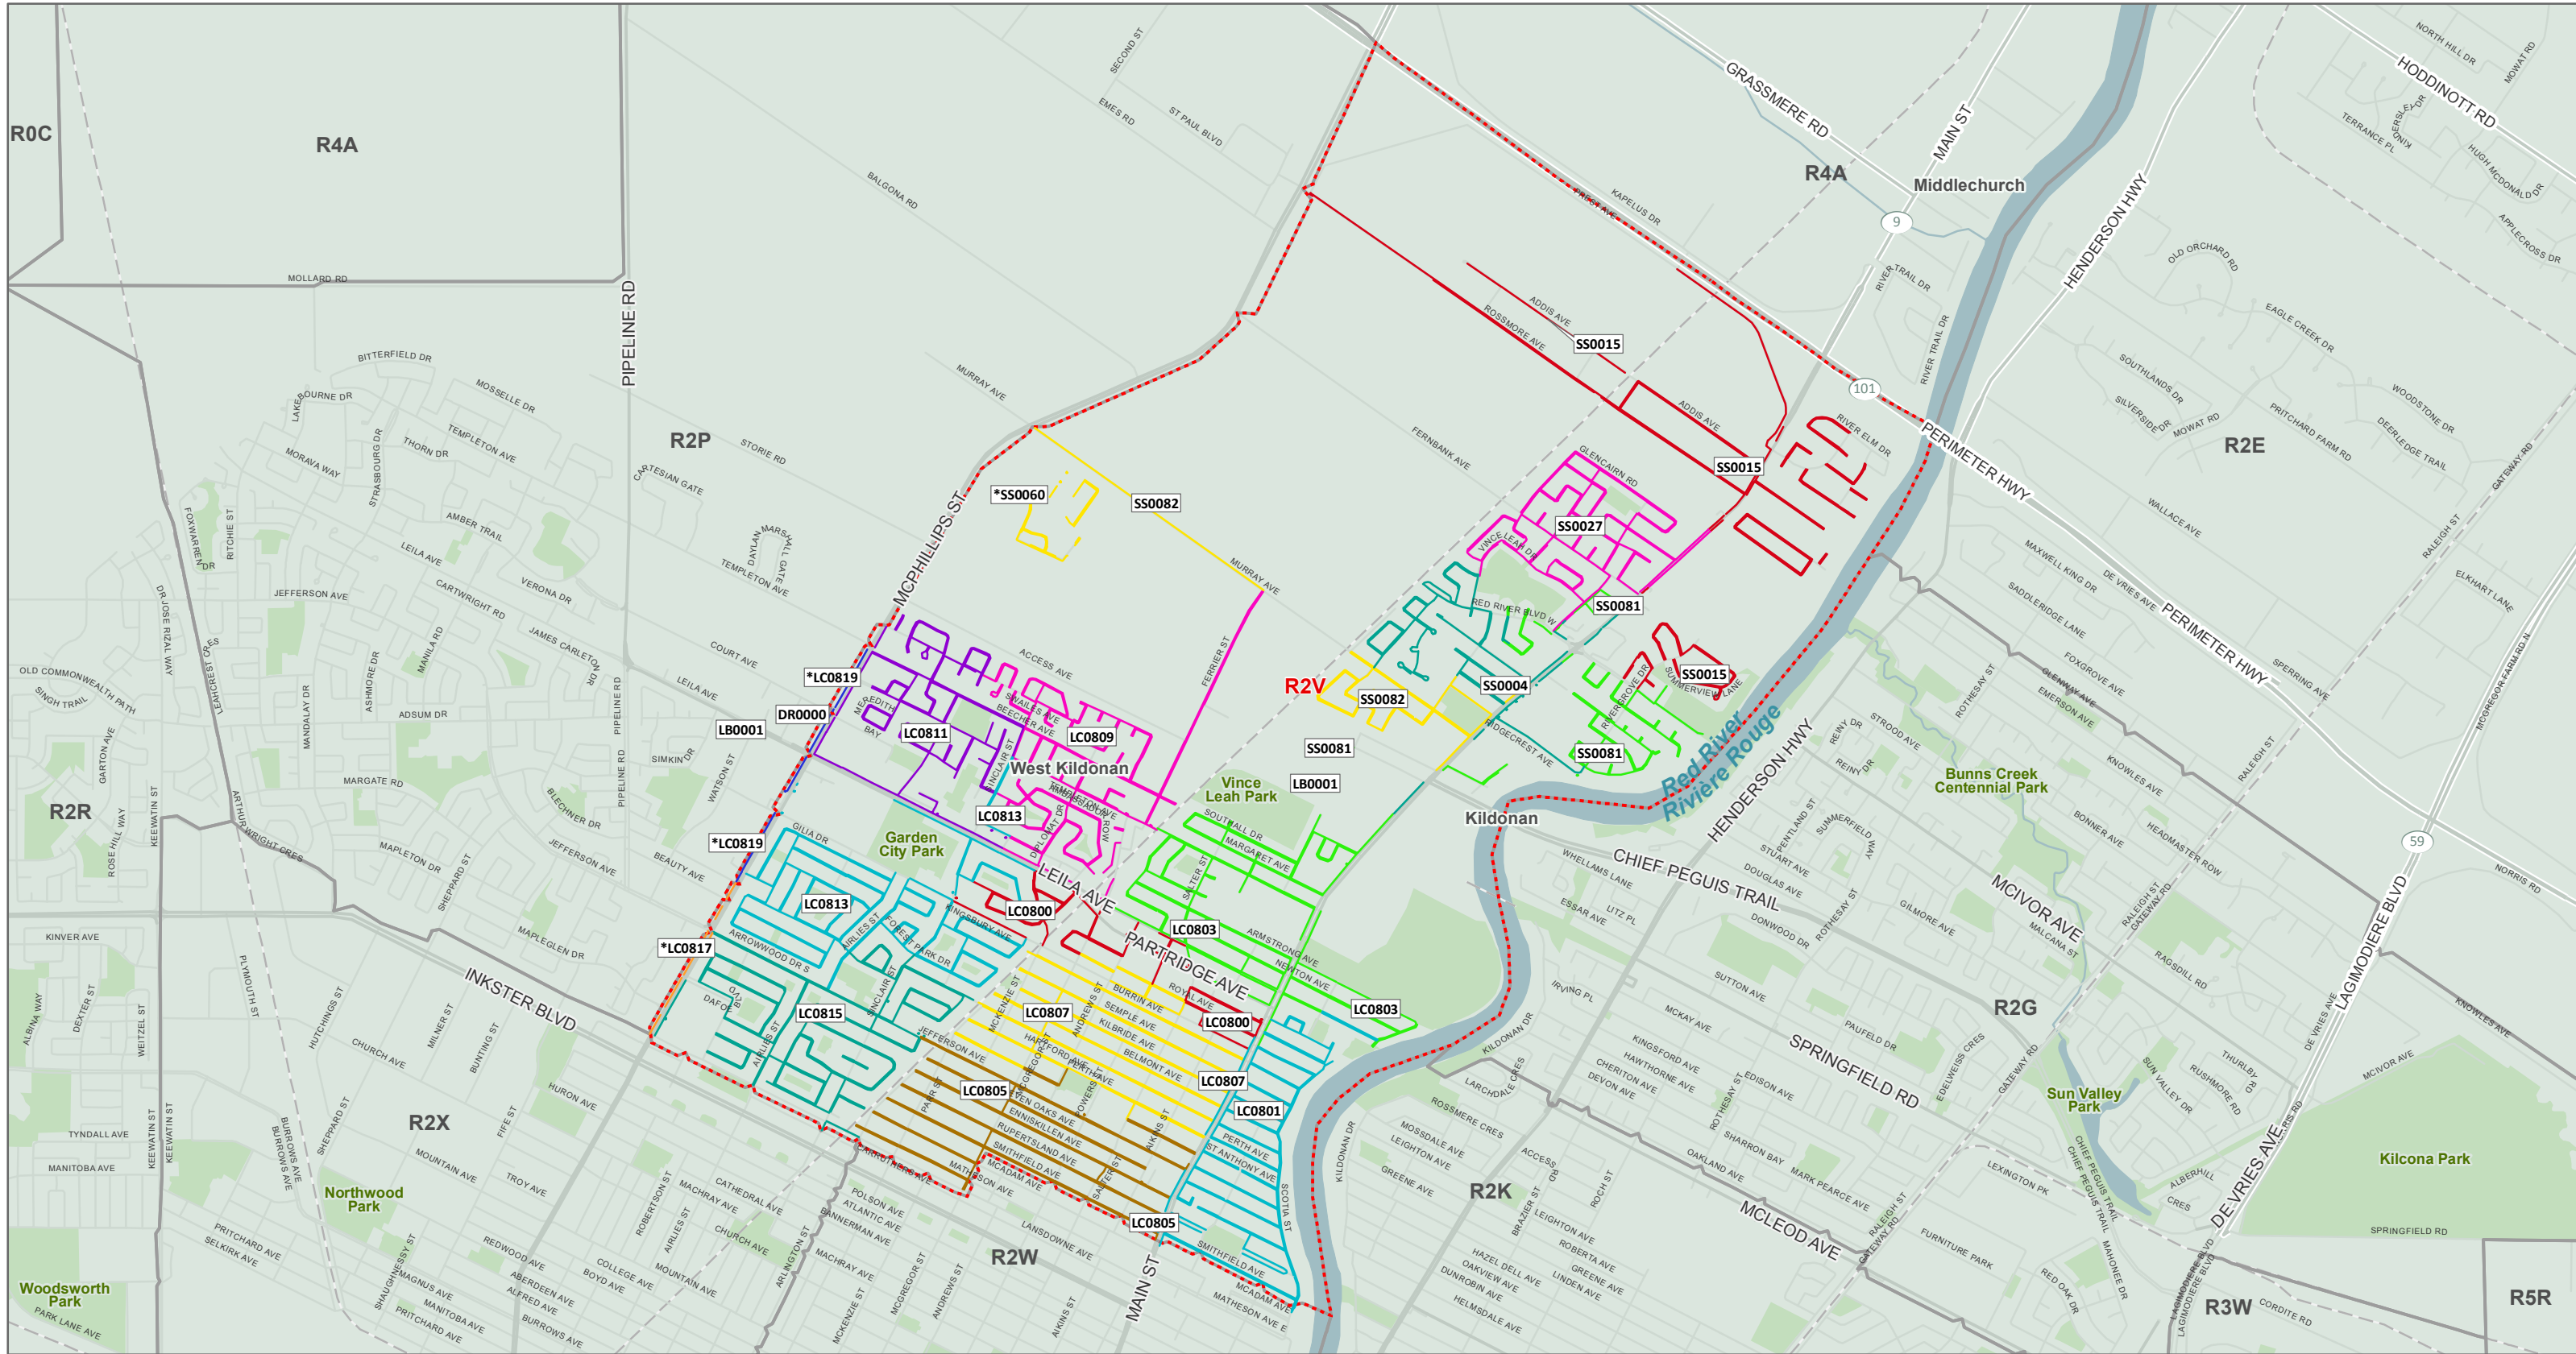

The Delivery Mode names that have an asterisk (*) indicate Modes that are split between more than one (1) FSA.
Les noms des modes de livraison avec un astérisque (*) indiquent des modes partagés entre plusieurs RTA.

FSA Map Carte de RTA

From anywhere... De partout...
to anyone jusqu'à vous

Copyright © Canada Post Corporation, 2020 - This map is provided for the sole use of Canada Post customers in preparing their mail. Any other use, including resale and the use of the map as a component of another product or service, is strictly prohibited. The map is provided "as is" and Canada Post disclaims any warranty whatsoever. The map must be used only during the validity period noted and must be destroyed following the expiry of such validity period. If no validity period is indicated on the map, the map must be destroyed 30 days from the date you obtained the map from Householder Counts & Maps. All rights not expressly granted are reserved by Canada Post and its licensors.