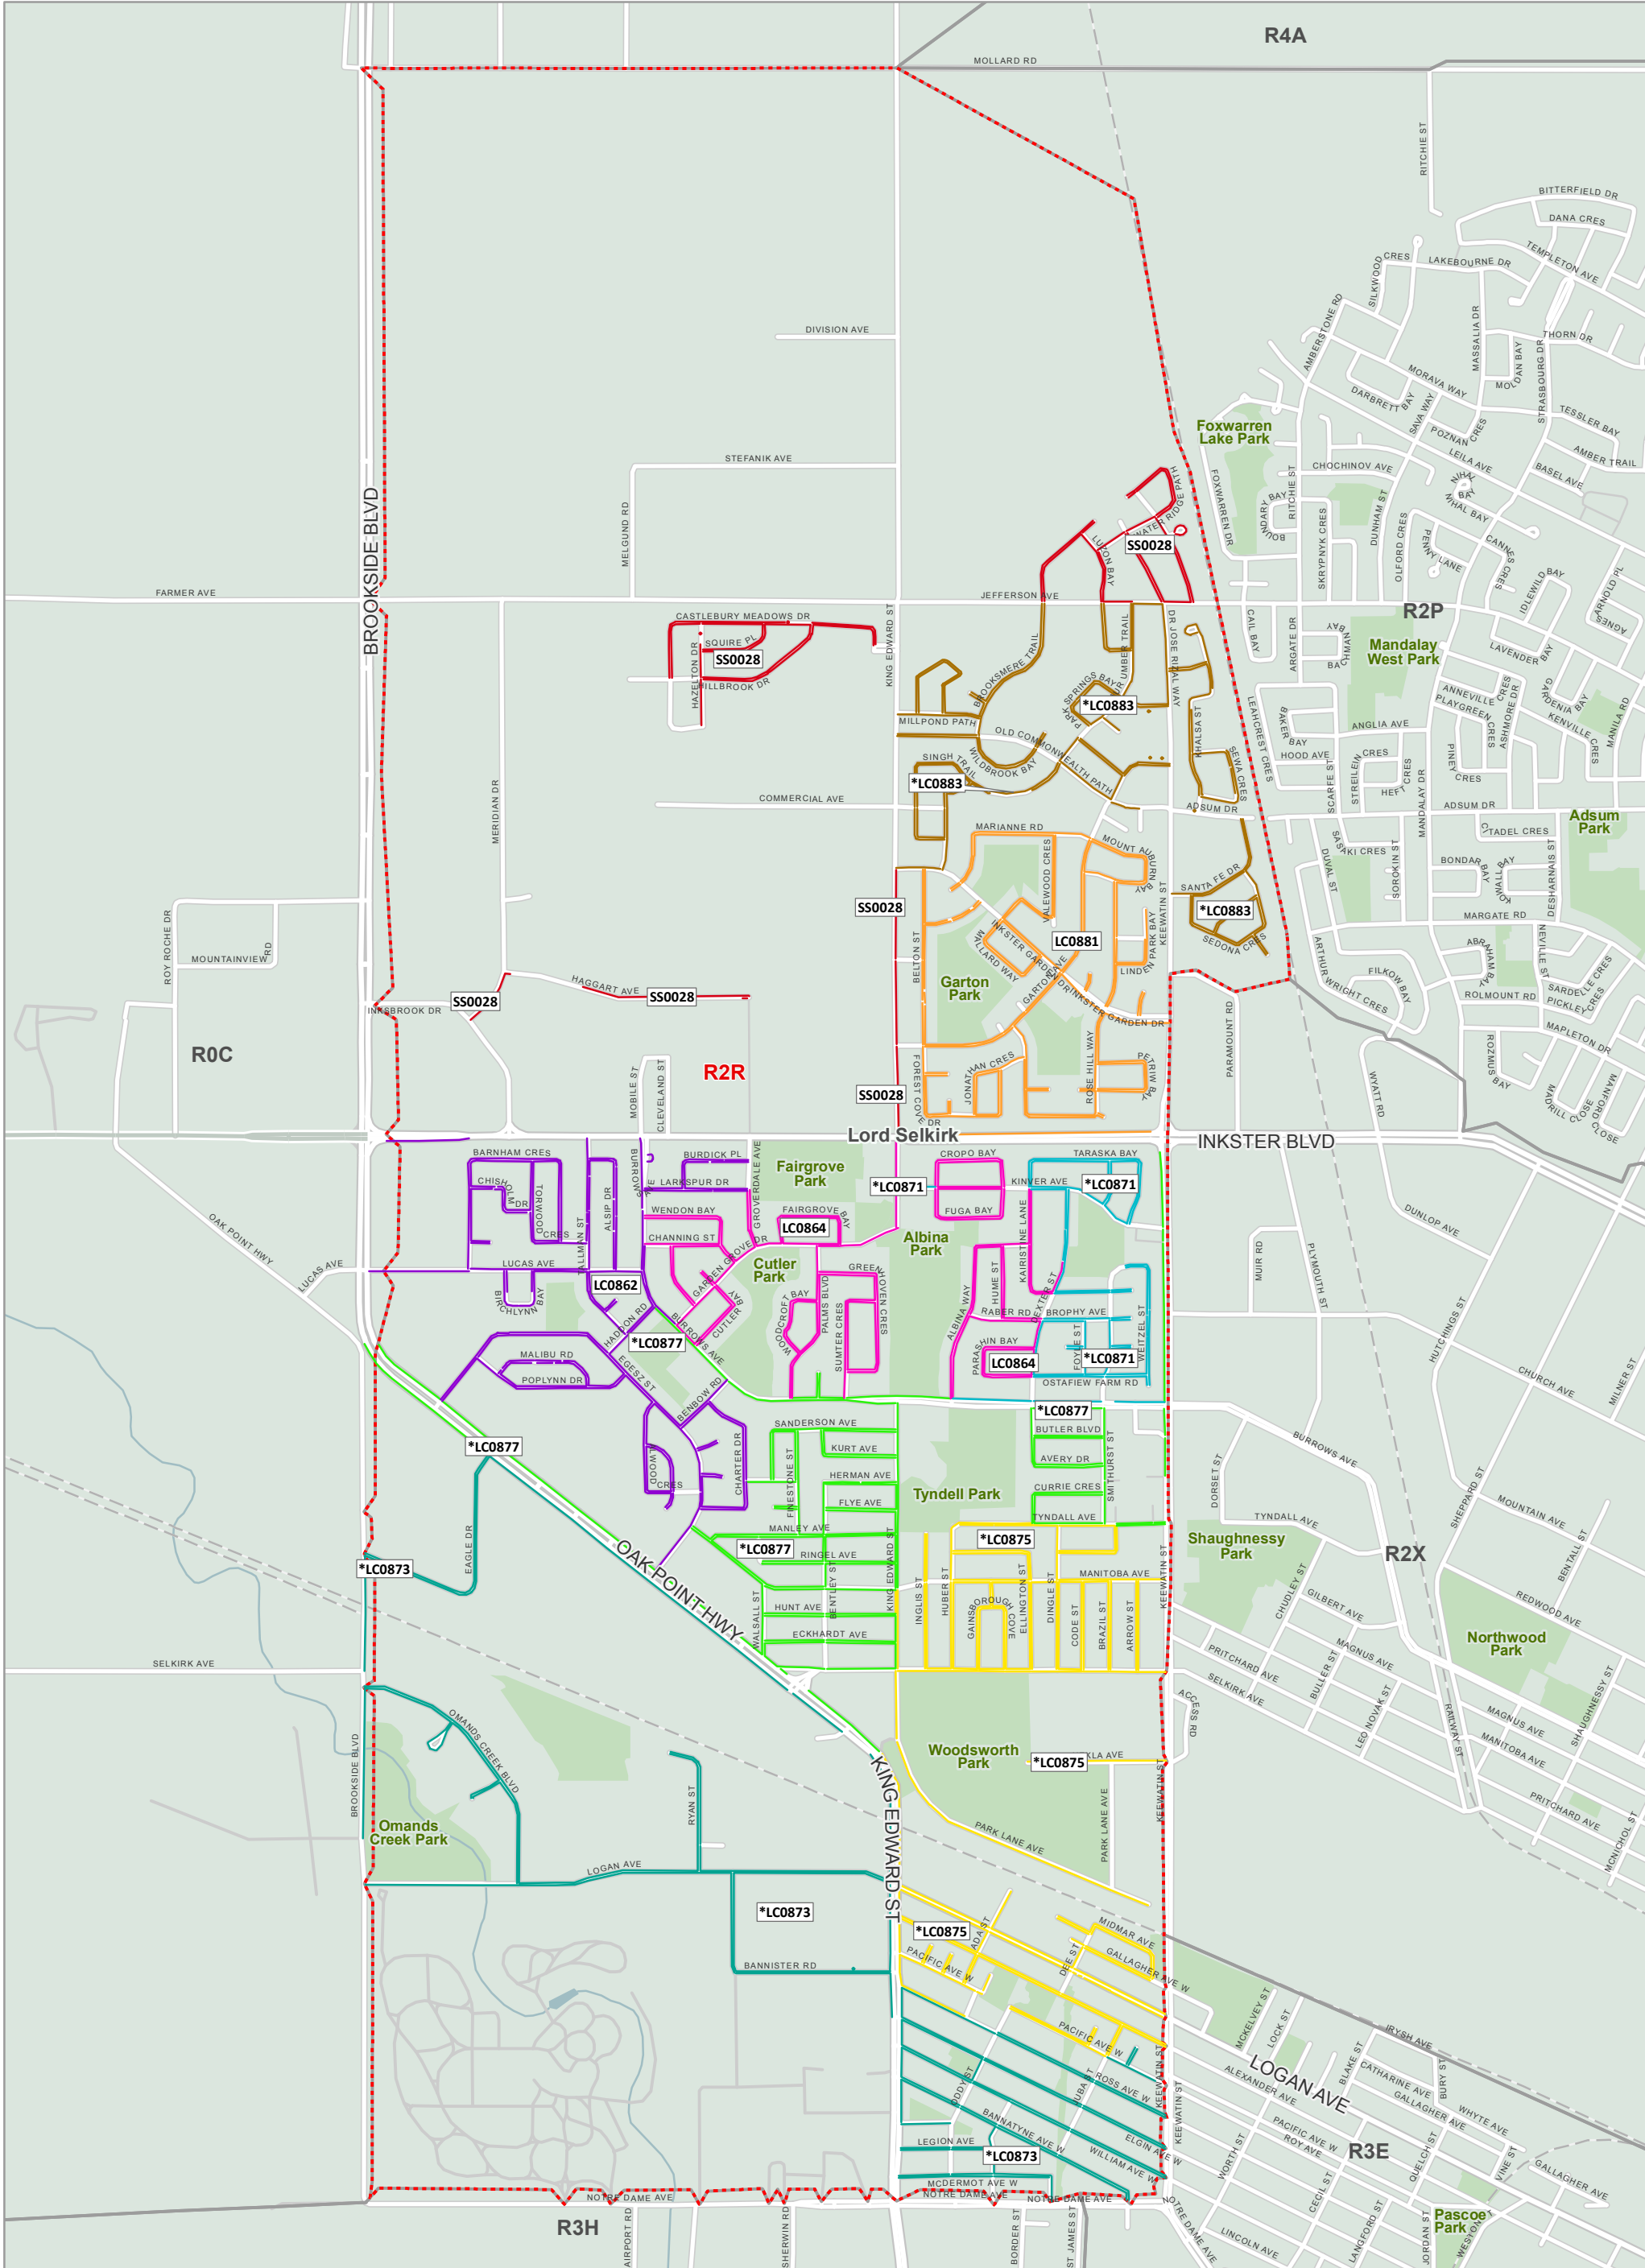

The Delivery Mode names that have an asterisk (*) indicate Modes that are split between more than one (1) FSA.
Les noms des modes de livraison avec un astérisque (*) indiquent des modes partagés entre plusieurs RTA.

From anywhere... De partout...
to anyone jusqu'à vous

Copyright © Canada Post Corporation, 2020 - This map is provided for the sole use of Canada Post customers in preparing their mail. Any other use, including resale and the use of the map as a component of another product or service, is strictly prohibited. The map is provided "as is" and Canada Post disclaims any warranty whatsoever. The map must be used only during the validity period noted and must be destroyed following the expiry of such validity period. If no validity period is indicated on the map, the map must be destroyed 30 days from the date you obtained the map from Householder Counts & Maps. All rights not expressly granted are reserved by Canada Post and its licensors.

FSA Map Carte de RTA

0 0.15 0.3 0.6 0.9 1.2 km