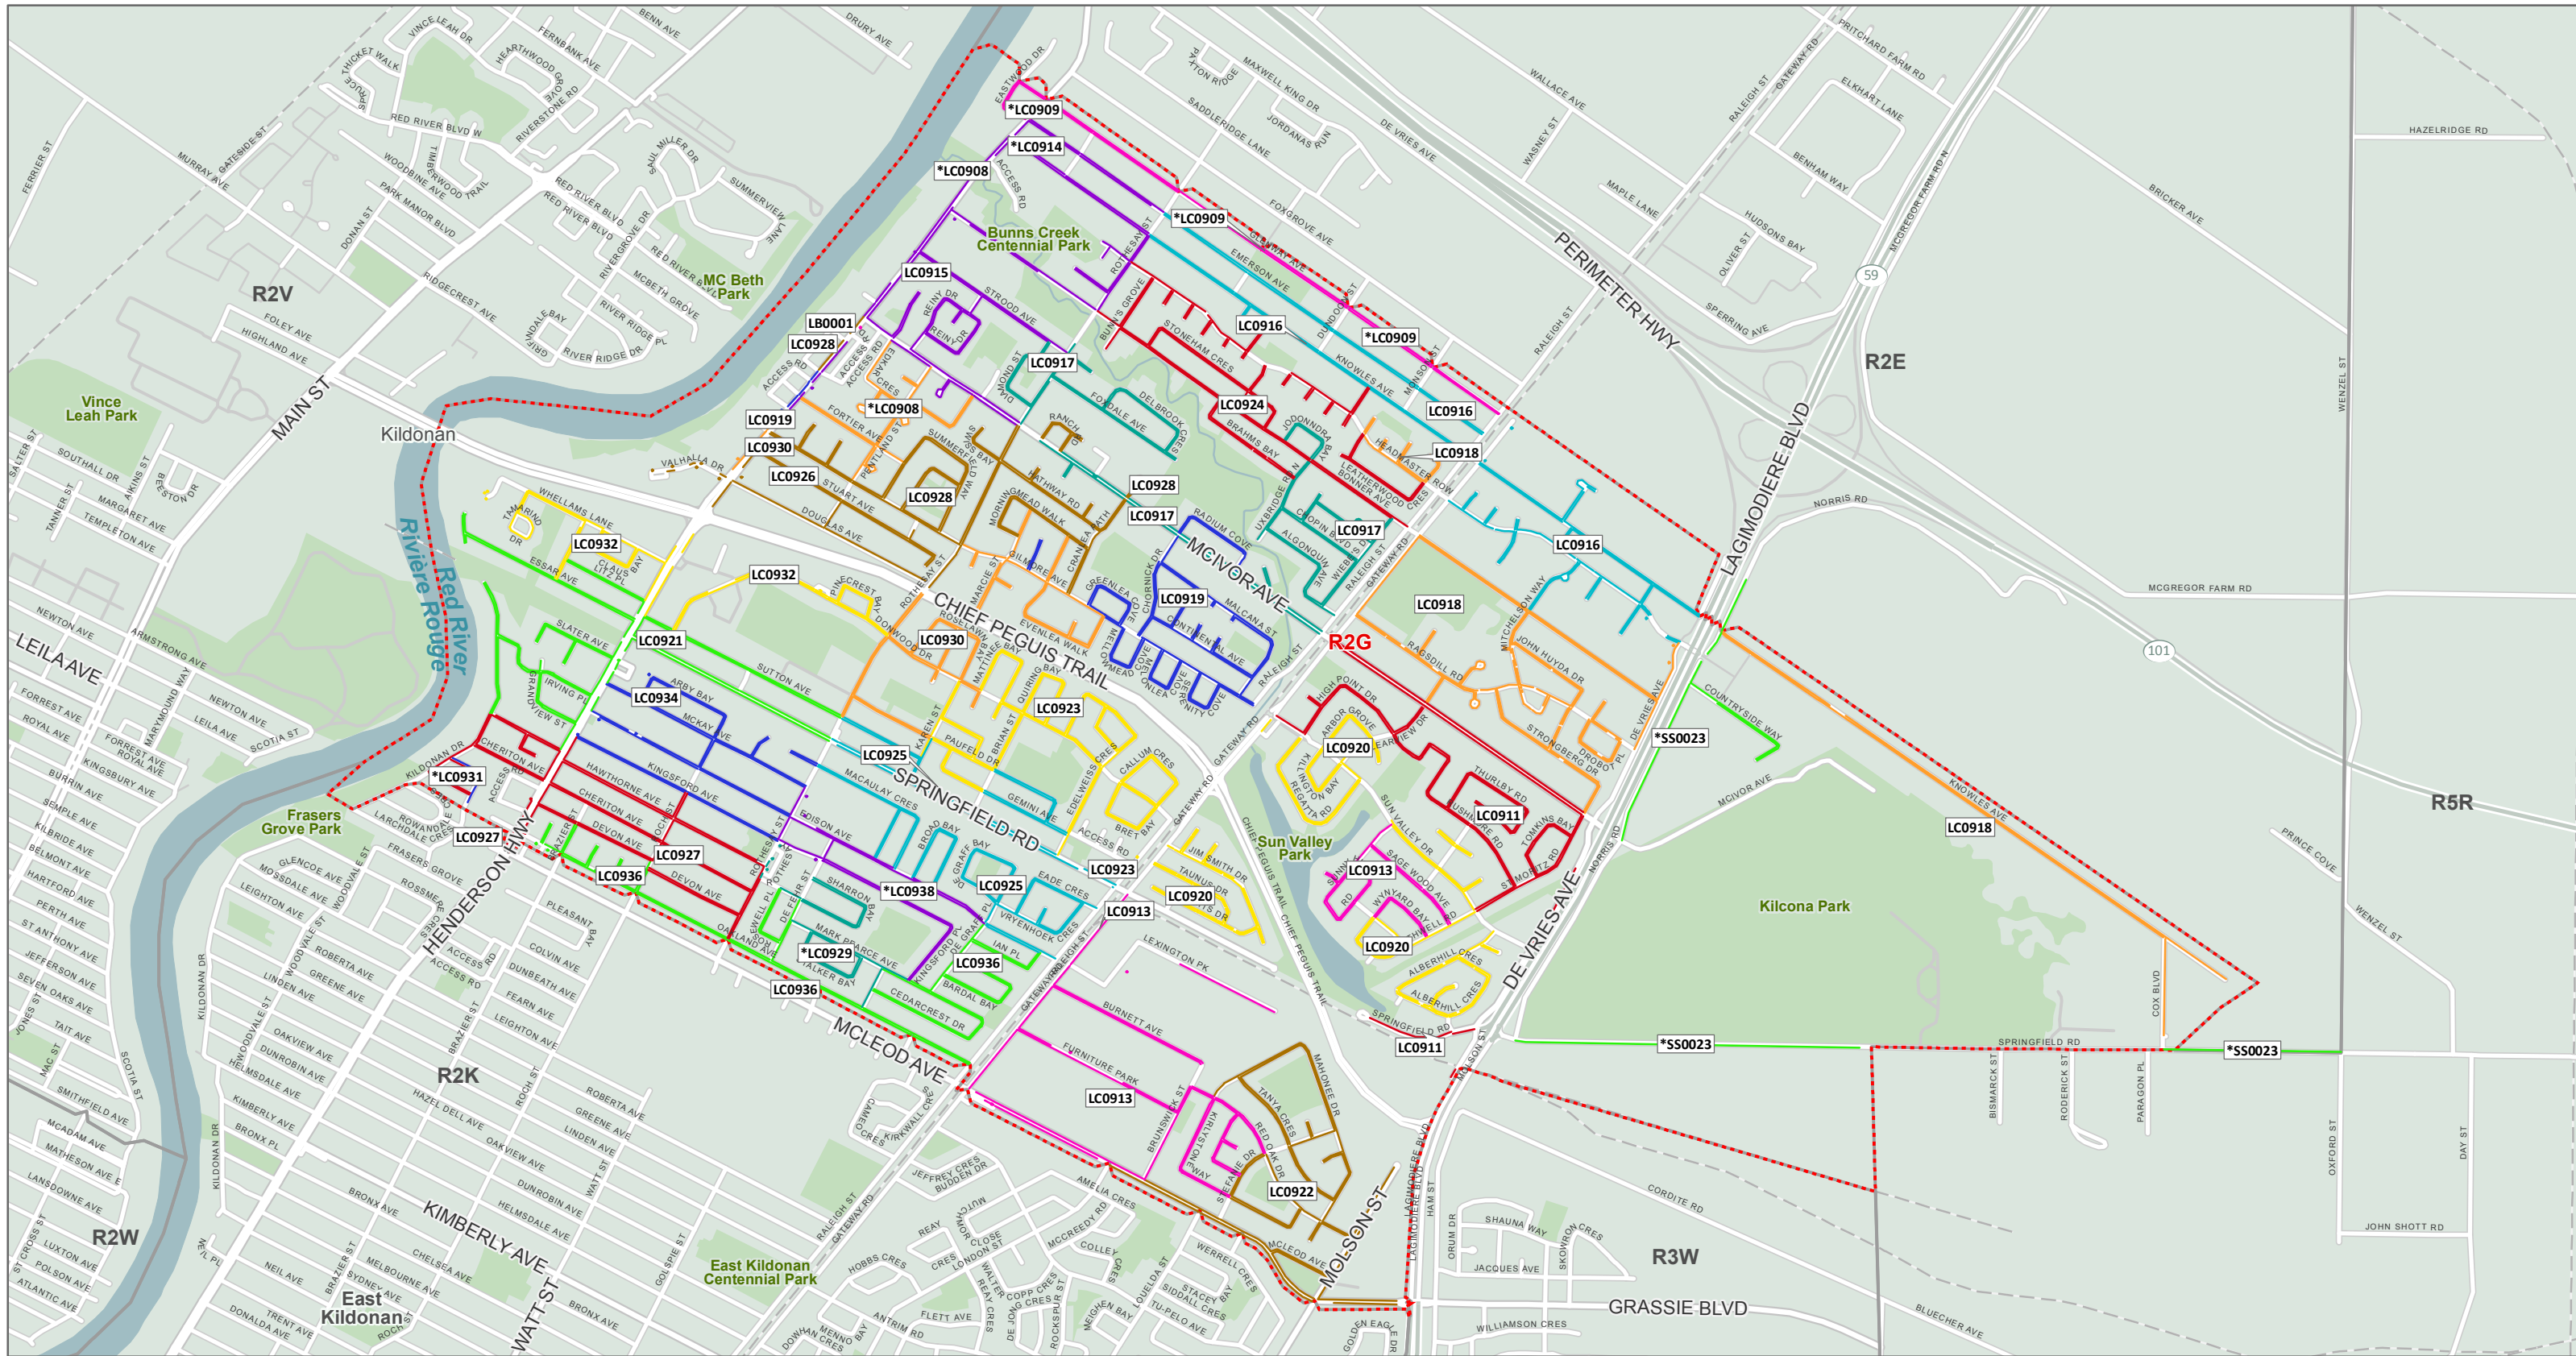

The Delivery Mode names that have an asterisk (*) indicate Modes that are split between more than one (1) FSA.
Les noms des modes de livraison avec un astérisque (*) indiquent des modes partagés entre plusieurs RTA.

FSA Map Carte de RTA

From anywhere... De partout...
to anyone jusqu'à vous

Copyright © Canada Post Corporation, 2020 - This map is provided for the sole use of Canada Post customers in preparing their mail. Any other use, including resale and the use of the map as a component of another product or service, is strictly prohibited. The map is provided "as is" and Canada Post disclaims any warranty whatsoever. The map must be used only during the validity period noted and must be destroyed following the expiry of such validity period. If no validity period is indicated on the map, the map must be destroyed 30 days from the date you obtained the map from Householder Counts & Maps. All rights not expressly granted are reserved by Canada Post and its licensors.