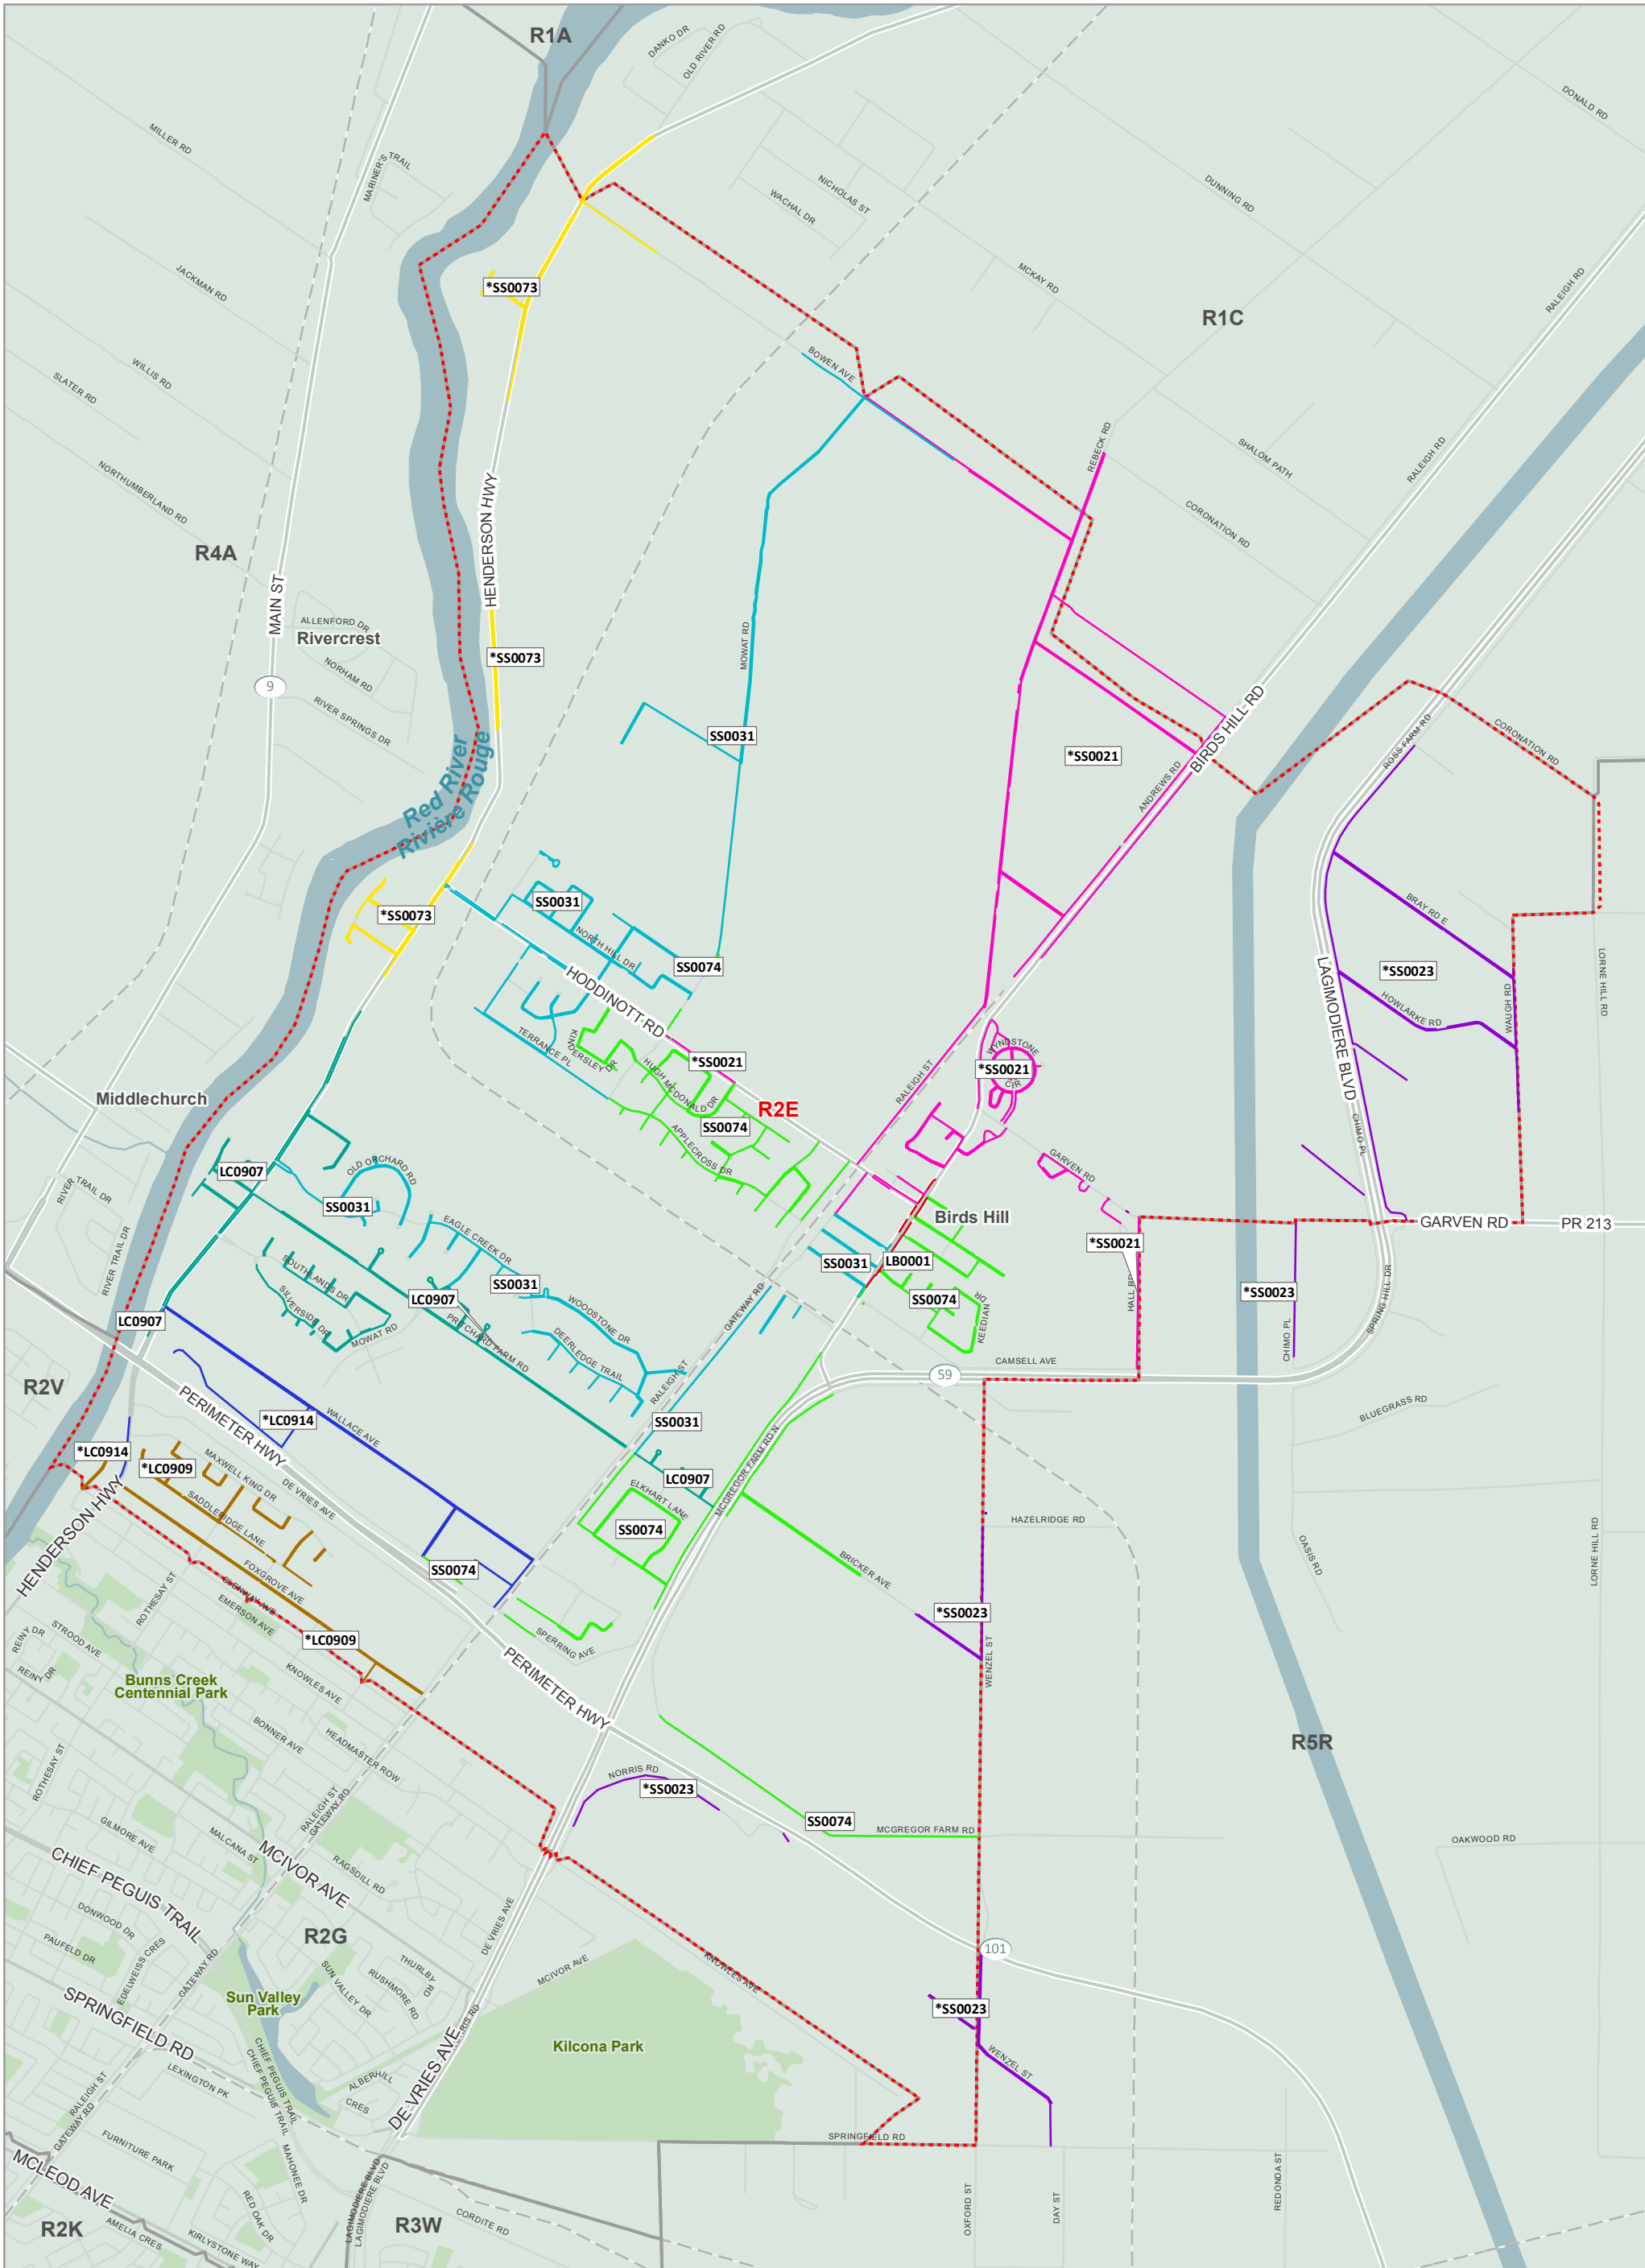

The Delivery Mode names that have an asterisk (\*) indicate Modes that are split between more than one (1) FSA.  
 Les noms des modes de livraison avec un astérisque (\*) indiquent des modes partagés entre plusieurs RTA.

From anywhere... De partout...  
 to anyone jusqu'à vous

Copyright © Canada Post Corporation, 2020 - This map is provided for the sole use of Canada Post customers in preparing their mail. Any other use, including resale and the use of the map as a component of another product or service, is strictly prohibited. The map is provided "as is" and Canada Post disclaims any warranty whatsoever. The map must be used only during the validity period noted and must be destroyed following the expiry of such validity period. If no validity period is indicated on the map, the map must be destroyed 30 days from the date you obtained the map from Householder Counts & Maps. All rights not expressly granted are reserved by Canada Post and its licensors.

## FSA Map Carte de RTA

0 0.2750.55 1.1 1.65 2.2 km